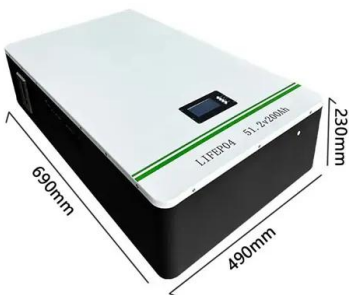

REFRIGERATION AND AIR CONDITIONING TECHNICIAN

The National Instructional Media Institute (NIMI), Chennai, has now come up with instructional material to suit the revised curriculum for R&ACT 2nd Year Trade Theory in CG & M Sector under Yearly ...

Virtual Desktop stops working properly after a while on Windows XP

Virtual Desktop stops working properly after a while on Windows XP So I have Windows XP Pro x64 on my VMware Workstation 16, while my computer runs on Windows 10 and I have ...

Microsoft LaserMouse not working properly after windows update

Microsoft LaserMouse not working properly after windows update I have been having problems with my Microsoft Laser Mouse 6000 V.2 for about a week now. My computer did an auto ...

Solar Charge Controller: Working Principle and Function

The diagram below shows the working principle of the most basic solar charge and discharge controller. Although the control circuit of the solar charge ...