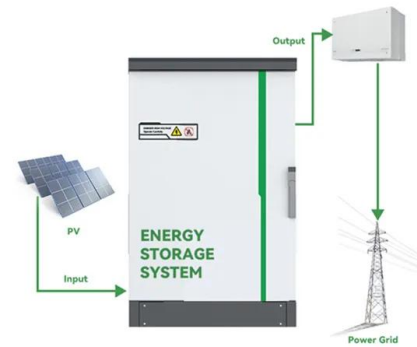

Frequently Asked Questions

Properties may be encumbered by a mortgage in first position so long as a financial institution or other such mortgage company holds that mortgage. Be current on mortgage payments, insurance ...