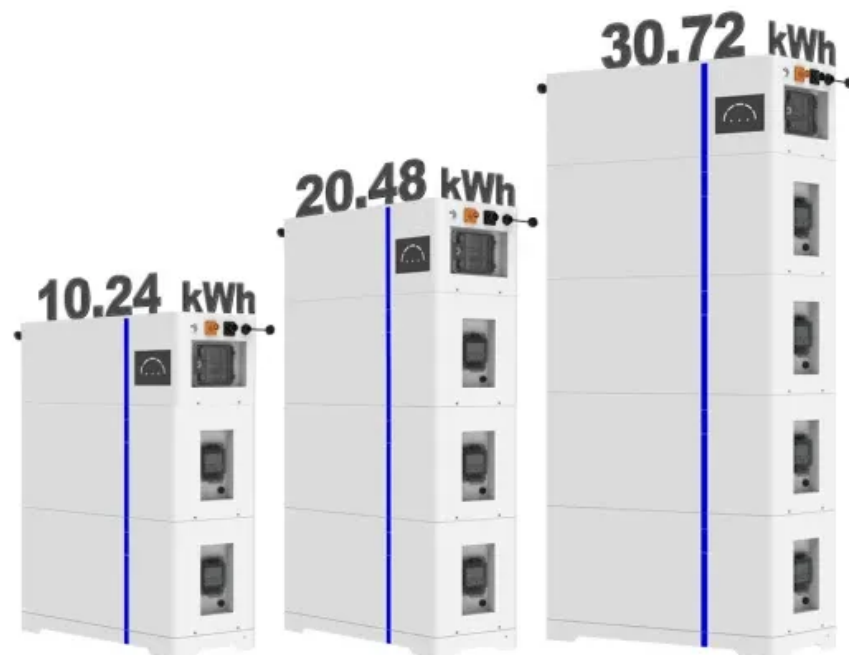

## Overview

---

Our 20 and 40 foot shipping containers are outfitted with roof mounted solar power on the outside, and on the inside, a rugged inverter with power ready battery bank. RPS supplies the shipping container, solar, inverter, GEL or LiFePo battery bank, panel mounting, fully framed windows, insulation, door, exterior + interior paint, flooring, overhead lighting, mini-split + more customizations! RPS can customize the Barebones and Move-In Ready options to any design. With high solar yields this robust range of mobile solar power systems delivers alternative power solutions to temporal energy provider companies. In this tutorial, we're going to demystify the 7 must-have features of a successful solar container using practical use cases, industry insights, and a pinch of humor to make it fun. I mean, clean energy shouldn't be boring, right?