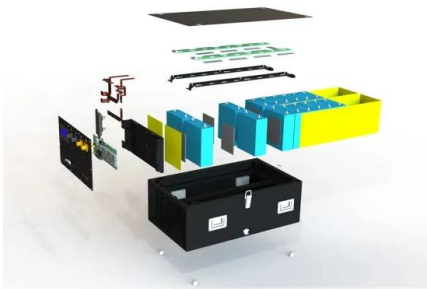

## Overview

---

Our 20 and 40 foot shipping containers are outfitted with roof mounted solar power on the outside, and on the inside, a rugged inverter with power ready battery bank. RPS supplies the shipping container, solar, inverter, GEL or LiFePo battery bank, panel mounting, fully framed windows, insulation, door, exterior + interior paint, flooring, overhead lighting, mini-split + more customizations! RPS can customize the Barebones and Move-In Ready options to any design. With high solar yields this robust range of mobile solar power systems delivers alternative power solutions to temporal energy provider companies. In this tutorial, we're going to demystify the 7 must-have features of a successful solar container using practical use cases, industry insights, and a pinch of humor to make it fun. I mean, clean energy shouldn't be boring, right?

### Instant Off-Grid(TM) Shipping Containers with Solar and ...

The durable container design is completely waterproof, protects you and your equipment from the elements and any potential security threats. RPS pre-wires all internal components.