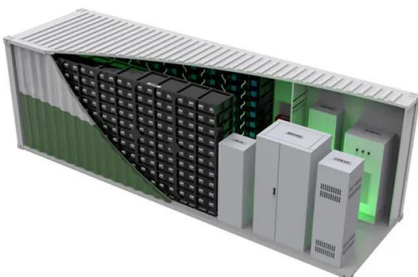

CCTV Captures Moment Flaming Tank Smashes ...

Exclusive video obtained by 10 News shows the moment a massive burning tank crashed into the backyard of a business at North St Marys. The fireball took off like a rocket, shooting high into