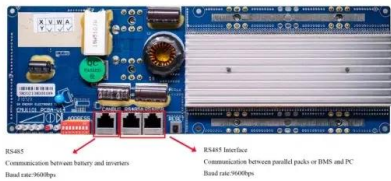

Sydney solar container station fire cause video