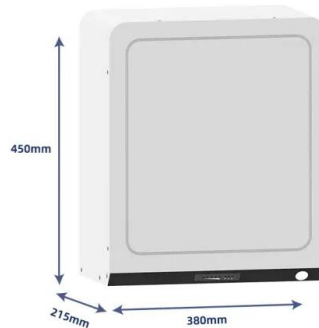

Solar container projection welding machine process

As the photovoltaic (PV) industry continues to evolve, advancements in Solar container projection welding machine process have become critical to optimizing the utilization of renewable energy ...