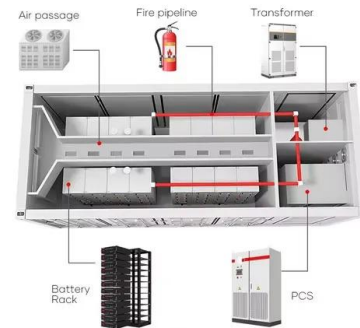

Off Grid Shipping Container , 12v Solar Power + Direct Vent Propoane

DIY Off Grid Shack Modified From a Shipping Container - Solar Powered Office, Tiny Home or Cabin In this video, we will take you along as we convert this shipping container into a solar powered

PCS Energy Storage Converter and Booster

It integrates energy storage converters, boost transformers, high-voltage ring network cabinets, low-voltage distribution boxes and other equipment in a container or combines them into one. It has the ...

Energy storage system , Composition and design of inverter-boost

The inverter-boost integrated cabin, as the name suggests, integrates the two key functions of PCS and boost into a compact and efficient cabin. This integrated design brings many ...

Energy storage booster cabin equipment , Solar Power Solutions

What is an energy storage booster cabin? , NenPower An energy storage booster cabin primarily acts as a control hub for energy storage solutions, integrating various elements to facilitate optimal ...