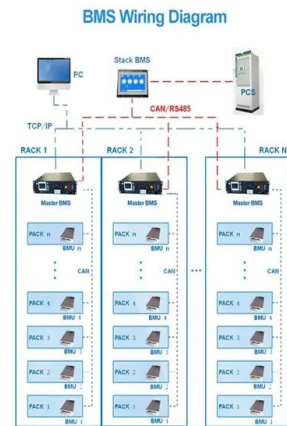

XLT Carbon Fiber Spring Plate Graphite Insole -- MyFootShop

Hallux Trainer Inserts are full-length, finished carbon graphite inserts with a Morton's extension that have the same indications as turf toe plates. Flat Glass Fiber Plates contain no arch support or toe spring.