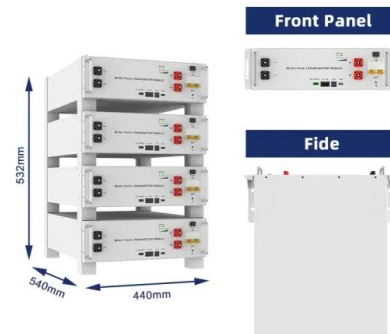

Solar Calculator

These are the instructions for the gear4solar calculator. This Excel spreadsheet automatically calculates battery, solar panel, and inverter sizes for your motorhome, boat or other off-grid installation.