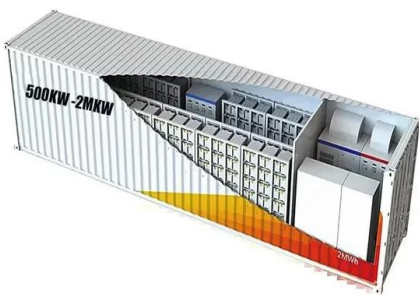

supplies, thereby ...