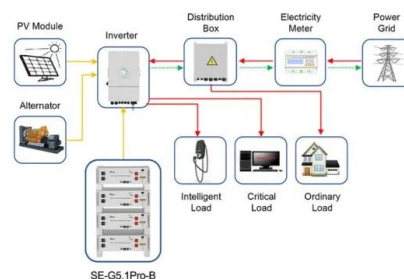

Amazon : Solar Power Control Box

1-16 of over 5,000 results for "solar power control box" Results Check each product page for other buying options. Price and other details may vary based on product size and color.

Application scenarios of energy storage battery products