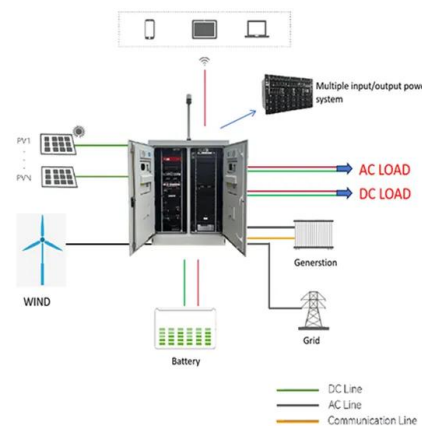

Serra Rápida Policorte 14 Pol. Milwaukee

A Milwaukee Store é uma revenda autorizada da Milwaukee Brasil, oferecendo uma ampla variedade de produtos. Se você não encontrar o item que está procurando em nossos anúncios, entre em contato ...

Use your Google Account for

After signing up for , signing in to your Google account on another Google service will automatically sign you in to . Deleting your Google Account will delete your data, ...