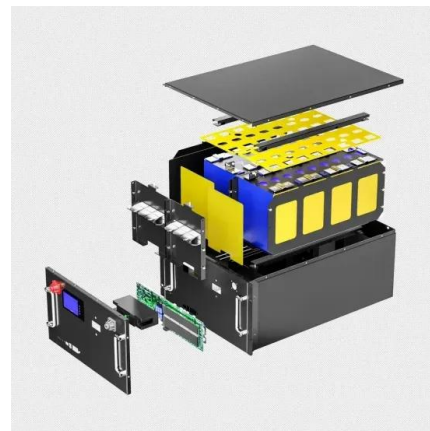

Full Automatic Framing Machine with Auto Dispensing Glue

Full Automatic Framing Machine with Auto Dispensing Glue, Find Details and Price about Automatic Framing Machine Framing Machine for Solar Panel Production Line from Full Automatic Framing ...