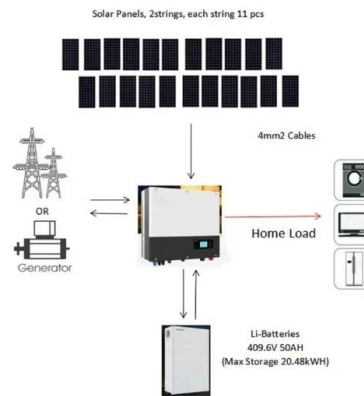

Mobile Solar PV Containers Manufacturer , LZY Container

We've established 4 production bases across China, covering a total area of more than 200,000 square meters, with specialized facilities for solar container production and energy storage solutions.