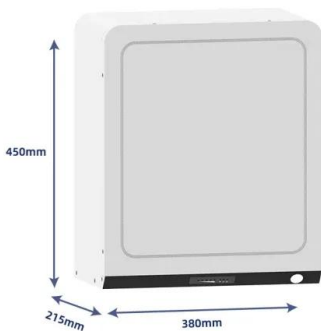

Grand Seiko Spring Drive 8-Days and what's so "Seiko" about the ...

Spring Drive Calibre 9R01 While all Spring Drive movements offer 72 hours of power reserve, this calibre offers 8 days (192 hours) of power reserve. To achieve this longer power reserve, the team at the Micro Artist studio added two more main springs, and therefore this calibre has three barrels in series.