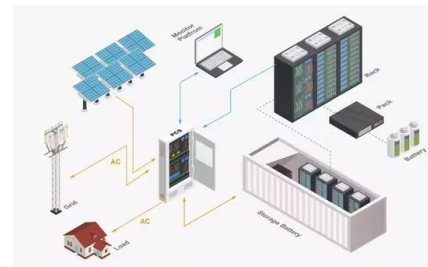

Panama Convention Center , Premier Venue for Global Events

Officially inaugurated in 2021, the Panama Convention Center (PCC) stands as the largest and most technologically advanced convention center in the region, with a capacity of up to 23,000 guests.