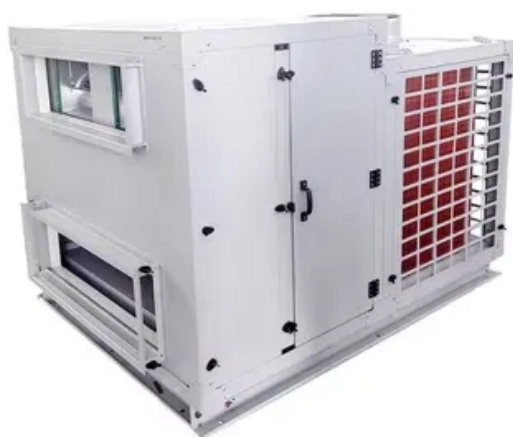

Panerai solar container model

Panerai solar container model

Panerai: luxury Watches for men and for women

From the Panerai family's Florentine roots and naval ties, visitors uncover the secrets of Radiomir and Luminor luminescence, the iconic 1956 crown-protecting bridge ensuring water resistance, and the ...

The Complete Panerai Buying Guide: Every Current Model Line ...

Below we've selected models within each of the brand's four collections (Luminor, Luminor Due, Radiomir and Submersible) that best represent the brand and the respective collection. ...

The Panerai Buying Guide: Models, Prices & Everything Else You ...

The Luminor is Panerai's most iconic collection, characterized by its large case, cushion shape, and signature crown-protecting bridge. This model is highly water-resistant, with modern references often ...

containerized solar mill 4 8 kw grinders ngo university cummins

Find 1120887 containerized solar mill 4 8 kw grinders ngo university cummins sustainable energy access shipping container 3D models for 3D printing, CNC and design. I employ various