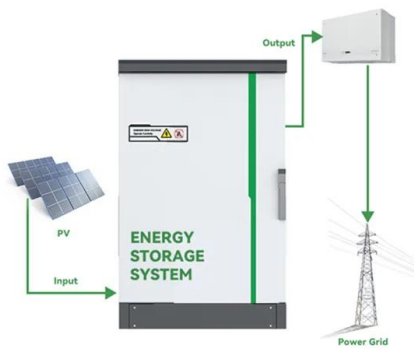

Snowman Begins Work On New Cold Storage Facility In Pune

Snowman Logistics Limited, India's leading provider of integrated temperature-controlled logistics services, has commenced construction of a new temperature-controlled warehouse in Pune. ...