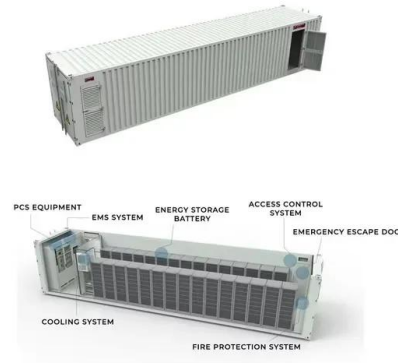

LPSB48V400H
48V or 51.2V

How about Magic Cube Energy Storage Products , NenPower

Magic Cube Energy Storage Products help bridge this gap, storing excess solar energy during peak hours and supplying it later, thereby alleviating stress on the electrical grid and reducing ...

Magic cube solar container product introduction

Delta's Magic Cube battery system is designed for grid-scale and medium to large-scale industrial energy storage applications. Built on a standard 10ft shipping container with unique designs and ...

magic cube_leaflet_EN_20240301

Delta's Magic Cube battery system is designed for grid-scale and medium to large-scale industrial energy storage applications. Built on a standard 10ft shipping container with unique designs and ...