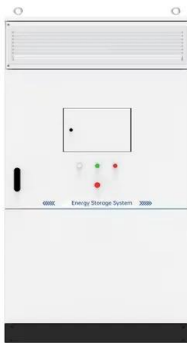

## Magic cube solar container product introduction

Delta's Magic Cube battery system is designed for grid-scale and medium to large-scale industrial energy storage applications. Built on a standard 10ft shipping container with unique designs and ...

## magic cube\_leaflet\_EN\_20240301

Delta's Magic Cube battery system is designed for grid-scale and medium to large-scale industrial energy storage applications. Built on a standard 10ft shipping container with unique designs and ...

## What is the electric car magic cube solar container

Delta's Magic Cube battery system is designed for grid-scale and medium to large-scale industrial energy storage applications. Built on a standard 10ft shipping container with unique designs