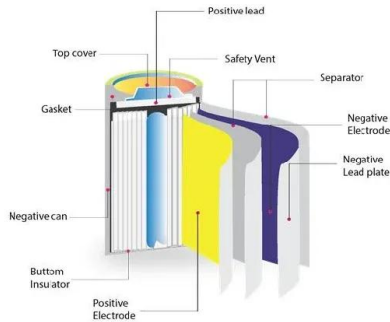

Luxembourg communication base station solar container battery ph

Communication base station battery construction and commissioning

Wherever you are, we're here to provide you with reliable content and services related to Communication base station battery construction and commissioning, including cutting-edge hybrid ...

Luxembourg-ville

La ville de Luxembourg est une capitale européenne qui regorge d'attractions touristiques. Construite sur les fondations d'une forteresse redoutable, l'histoire et la culture sont présentes à chaque ...