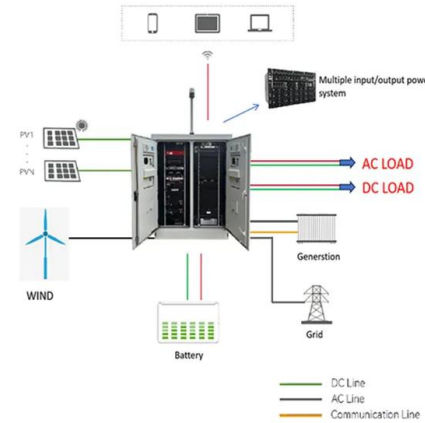

LITHIUM BATTERY SOLAR CONTAINER PRINCIPLE FOR ...

What does the battery energy storage system of the Montenegro communication base station look like The containerized energy storage system is composed of an energy storage converter, lithium iron ...

- LIQUID/AIR COOLING
- ON GRID/HYBRID
- PROTECTION IP54/IP55
- BATTERY /6000 CYCLES

Principles and applications of lithium-ion battery solar container

As the photovoltaic (PV) industry continues to evolve, advancements in Principles and applications of lithium-ion battery solar container have become critical to optimizing the utilization of renewable ...

Lithium-Ion Solar Battery: Definition and How it Works

A lithium-ion solar battery is a type of rechargeable battery used in solar power systems to store the electrical energy generated by photovoltaic (PV) panels. Lithium-ion is the most popular ...