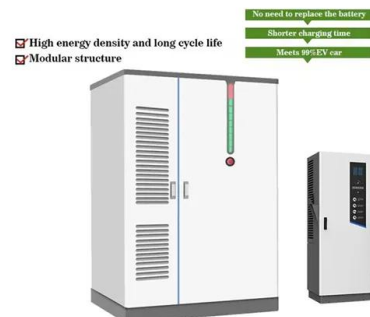

Quiz da Página Inicial do Bing -- Quiz de Hoje e Curiosidades das

O Bing Homepage Quiz é um quiz interativo diário com perguntas de escolha múltipla que abrangem notícias dos EUA e globais, cultura pop, desporto, tecnologia e trivia geral. Teste os seus ...