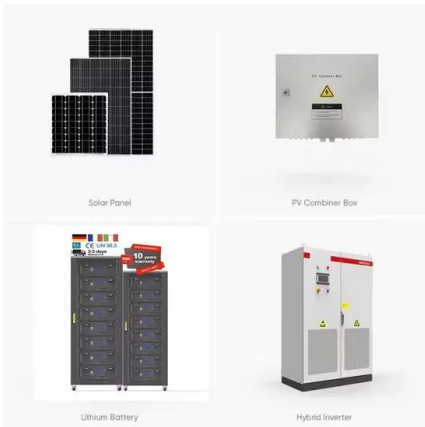

Products - Sedi

The SEDI Solar container is truly a fully off-grid 24/7, 365 day reliable energy source, ideal for disaster relief, military operations in remote areas, powering emergency critical infrastructure, farming, ...