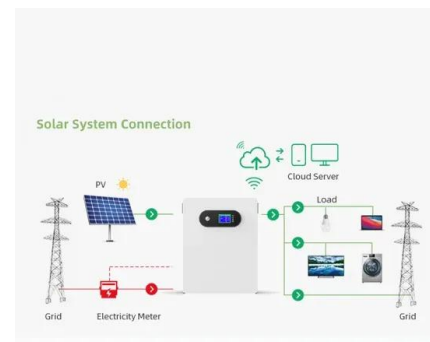

Jaeger-LeCoultre Master Control Calendar Jaeger LeCoultre for C

Jaeger-LeCoultre Master Calendar Listing: C$12,222 Jaeger-LeCoultre Master Control Calendar Jaeger LeCoultre , Reference number 4148420; Automatic; Condition Very good; Year 2021; Watch with ...