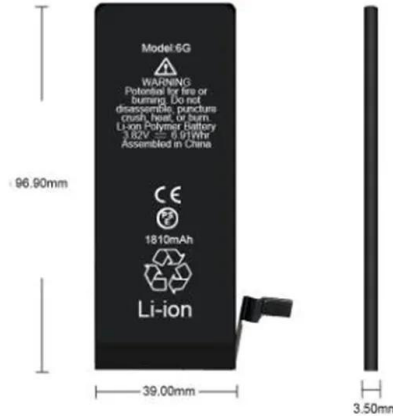

Master Control Calendar , Jaeger-LeCoultre , Wempe Jewelers

The stainless steel case measures 40 millimeters with a height of 10.95 millimeters and houses an improved caliber 866 with a power reserve of 70 hours. The hour and minute hands feature the ...