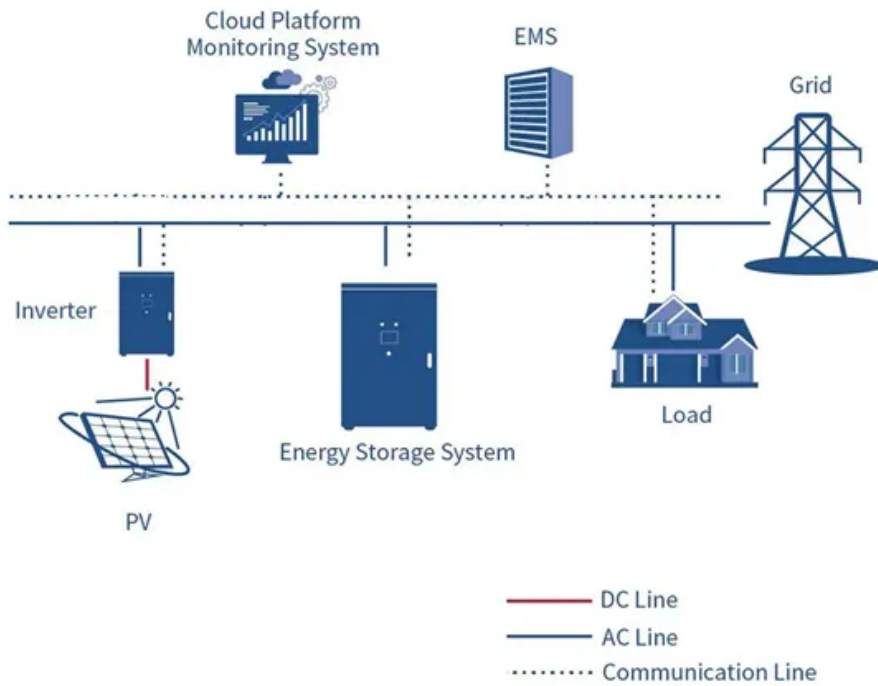

Hp battery storage is too low

Hp battery storage is too low

capacity of internal battery reduced

2- 3 days ago my computer battery got worse before i was using my laptop approximately for 2 hours then battery was getting low so i had to recharge it, but now it is not charching well it can ...