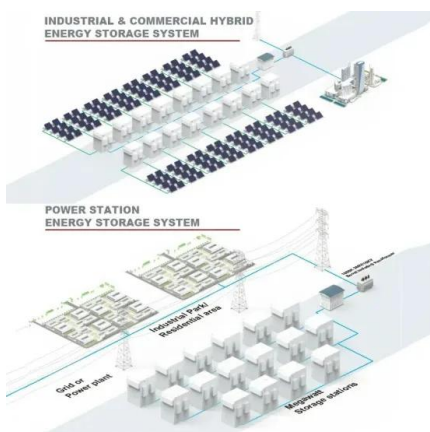

Nuku alofa Liquid Cooled Energy Storage Container ...

This article explores the technical and practical aspects of Nuku"alofa liquid cooled energy storage container installation, tailored for project managers, engineers, and renewable energy investors.