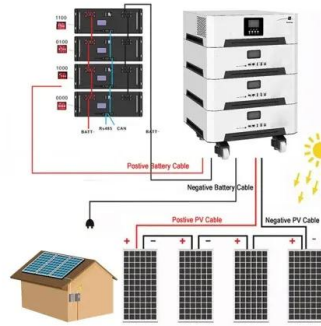

Solar Off-Grid Lithium Battery Banks & Backup Systems , BigBattery

BigBattery provides lithium-ion battery packs that are perfect for powering any off-grid solar application. Browse our products today to find what you need.

LFP 12V 100Ah

How to Build a Solar Battery Box: A Comprehensive Guide for Energy

Key Takeaways Essential Tools: Gather crucial tools like screwdrivers, a drill, a wire stripper, a soldering iron, and a multimeter to successfully build your solar battery box. Battery ...

What is the thread size on a 50AH Lifepo4 battery?

Bought a Lifepo4 battery, 12VDC, 50AH, but it came without terminal screws. Can someone tell me the thread size or do I have to take the battery to the hardware store and find ...