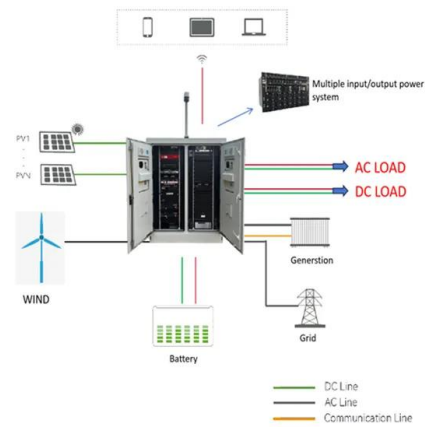

Who would be the Japanese equivalent of Feli From Germany?

If you're not getting the hint already from the video, Feli From Germany is a r currently living in America who makes content about life in Germany and often compares it to life in the USA. ...