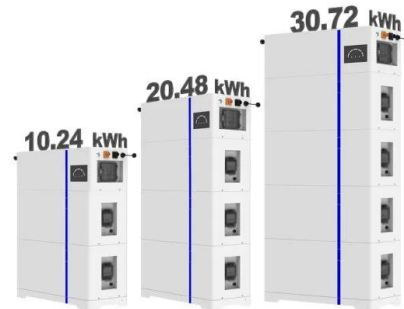

Divisional Bracket

ESS