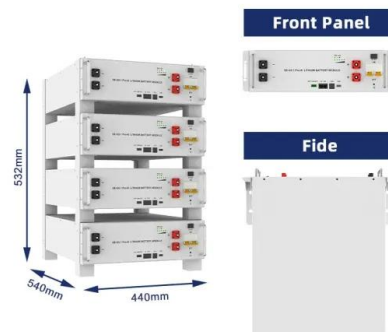

CN201393176Y

The electric power system of an electric workover rig has the advantages that the electric power system sufficiently utilizes a well mouth transformer, increases power output capacity through energy storage ...

EPIC RIG(TM) - The First Fully Electric Well Service Rig , Axis

Axis' EPIC RIG(TM) is the first fully electric service rig, engineered to deliver safer, more efficient, more reliable well services. Explore the EPIC RIG(TM) now.