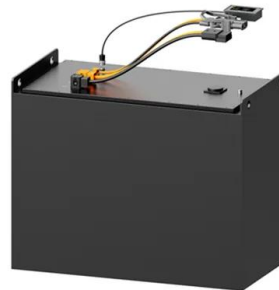

Mattel and Fisher-Price Customer Center

You searched for "electric car magic cube solar container" We found 10 results Frequently Asked Questions (0) Sort By: Cube World Mods Assortment - (N0806) Nitro Battlerz Car Set - (I4056) Nitro ...