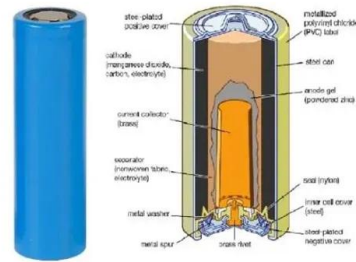

Mommex Spray Adulto - Tienda Catracha Salud

Ingredientes activos: Furoato de mometasona, indicado en el tratamiento de rinitis alérgica estacional o perenne, pólipos nasales en adultos; y como coadyuvante de los antibióticos en los episodios ...

- ✓ IP65/IP55 OUTDOOR CABINET
- ✓ ALUMINUM
- ✓ OUTDOOR ENERGY STORAGE CABINET
- ✓ OUTDOOR EQUIPMENT CABINET

The Conch Is an Endangered Sea Snail That Needs Your Help

Queen conch (*Strombus gigas*) are marine snails known for their large, spiral-shaped shells. They live in the Caribbean and surrounding regions. They are overharvested for their meat ...

Mommex Spray Pediatrico 10Gramos X 60 Dosis

Atomizador nasal acuoso, libre de preservantes, se indica en el tratamiento de la rinitis alérgica estacional o perenne en adultos, adolescentes y niños de 2 a 11 años.