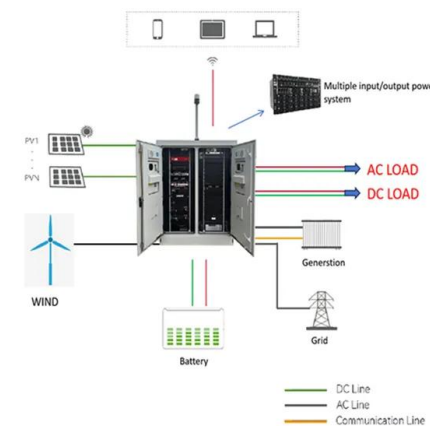

Energy storage cold welding machine capacitor

To clarify the differences between dielectric capacitors, electric double-layer supercapacitors, and lithium-ion capacitors, this review first introduces the classification, energy ...