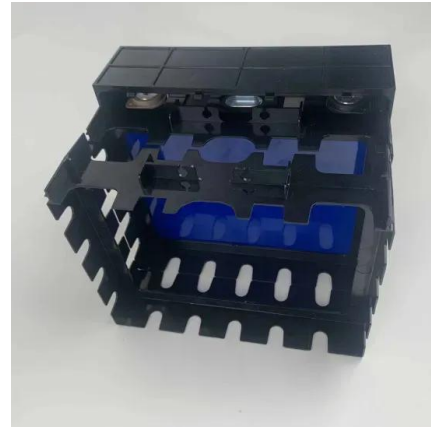

How to make a DIY Smart Mirror

We couldn't fit everything into a single DIY smart mirror video, so we tried to keep it to the basics and give you everything you need to be inspired to make your own smart mirror.

Cabinet Smart Mirror - Beautiful & Smart: The Rise of Smart Mirror

Traditional mirror cabinets utilize electric heating elements to raise the mirror surface temperature, causing fog condensation to evaporate rapidly. When activated, the heating elements generate ...

Contact Us

For catalog requests, pricing, or partnerships, please visit:
<https://www.folkowaakademiapianina.pl>