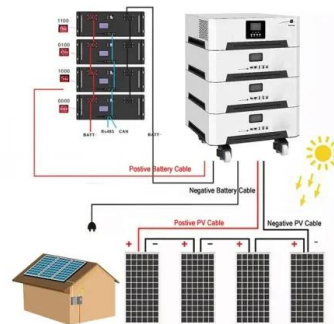

### 5-In-One Energy Storage System & Home ESS Solutions , Sigenergy

Explore Sigenergy's 5-In-One energy storage systems with solar charger inverters and custom home ESS solutions for efficient energy storage and management.

### Mobile Solar Containers , SolaraBox Portable & Rapid-Deploy Solar ...

The SolaraBox mobile solar container is a portable solar power plant that delivers reliable electricity with minimal setup. It's road-ready and quick to deploy, making it ideal for remote worksites, disaster ...

### UNDERSTANDING BIDIRECTIONAL POWER SUPPLY

The Mobile Solar PV Container is a portable, containerized solar power system designed for easy transportation and deployment. It integrates advanced photovoltaic modules, inverters, and electrical ...