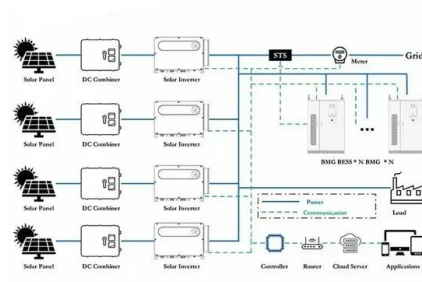

TAX FREE

ENERGY STORAGE SYSTEM

Product Model
HJ-ESS-215A(100KW/215KWh)
HJ-ESS-115A(50KW 115KWh)

Dimensions
1600*1280*2200mm
1600*1200*2000mm

Rated Battery Capacity
215KWH/115KWH

Battery Cooling Method
Air Cooled/Liquid Cooled