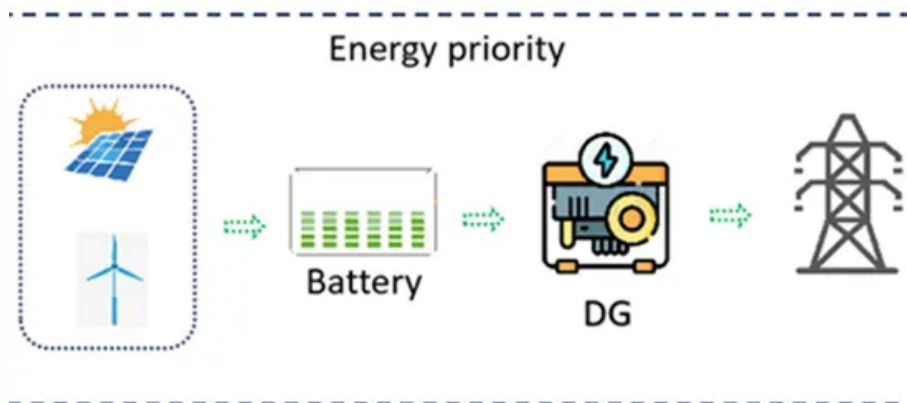

Address of bangi solar container industrial park

Overview

Bangi Industrial Estate was completed with 3-storey units available for rent or sale. A-Park Bangi features 49 semi-D and detached factories on a 20-acre industrial hub next to the NSE, directly connected to Balakong and Kajang. It can also be easily access via the SILK highway, Sungai Besi highway and North-South Expressway. KUALA LANGAT (Sept 26): Boutique developer Ancubic Group has officially launched its latest industrial park project, A-Park Bangi, in a groundbreaking ceremony at the Ancubic Harmoni sales gallery here on Thursday. 5-storey detached and semi-detached modern multi-functional industrial lots with cutting-edge tech & versatile designs It occupies a prime 20-acre plot of land in Bandar Baru Bangi, Selangor, which is only 1km & 2km to SKVE & North South.